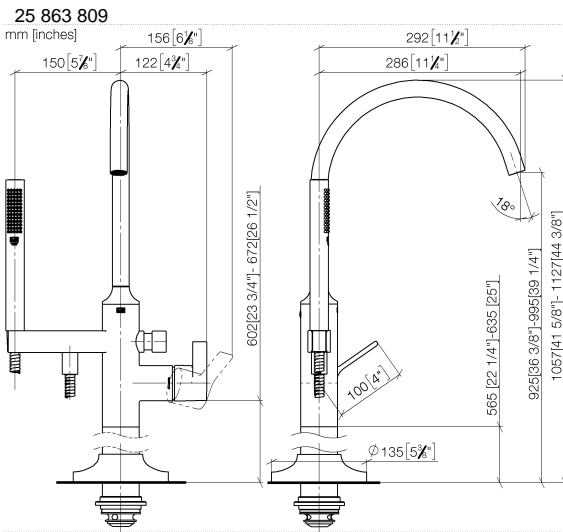

**VAIA Single-lever bath mixer with stand pipe for free-standing assembly with hand shower set - Chrome**

VAIA

25 863 809

- spout: circular, air-enriched flow
- max. flow 24.6 l/min at 3 bar flow pressure
- Hand shower: COMPACT RAIN, max. flow rate 6.8 l/min (at 3 bar)
- bar-type hand shower with anti-scale system
- 281mm projection
- pivotable spout 360°
- automatic bath/shower diverter
- total height 1057 - 1127 mm
- wall bracket
- stand pipe height 565 - 635 mm
- height up to aerator 925 – 995 mm
- slide-on rosettes Ø 135 mm
- metal shower hose 1250mm with integrated anti-twist protection
- WRAS 2001027

**Required miscellaneous**

**Concealed floor mounting -**

35 945 970 90

- max. recess depth 150 mm
- min. recess depth 80 mm

**VAIA Single-lever bath mixer with stand pipe for free-standing assembly with hand shower set - Chrome**

VAIA

**Flow rate chart**

**Certificates**

Belgaqua\_19\_77\_27. WRAS\_2001027. IAPMO\_4976 (2). LGA\_29727. Belgaqua\_24-003-27\_1.

VAIA Single-lever bath mixer with stand pipe for free-standing assembly with hand shower set - Chrome