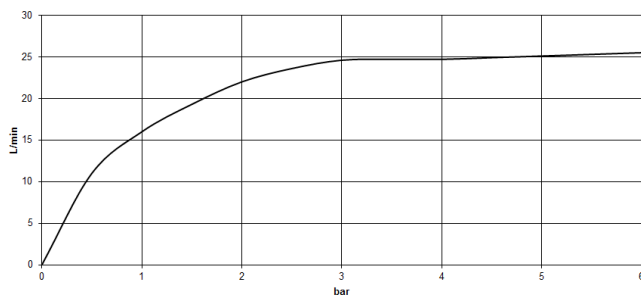

**Required miscellaneous**

**Concealed floor mounting -**

35 945 970 90

- max. recess depth 150 mm
- min. recess depth 80 mm

**VAIA Single-lever bath mixer with stand pipe for free-standing assembly with hand shower set - Chrome**

VAIA

**Flow rate chart**

**Certificates**

Belgaqua\_19\_77\_27. WRAS\_2001027. IAPMO\_4976 (2). LGA\_29727. Belgaqua\_24-003-27\_1.

VAIA Single-lever bath mixer with stand pipe for free-standing assembly with hand shower set - Chrome