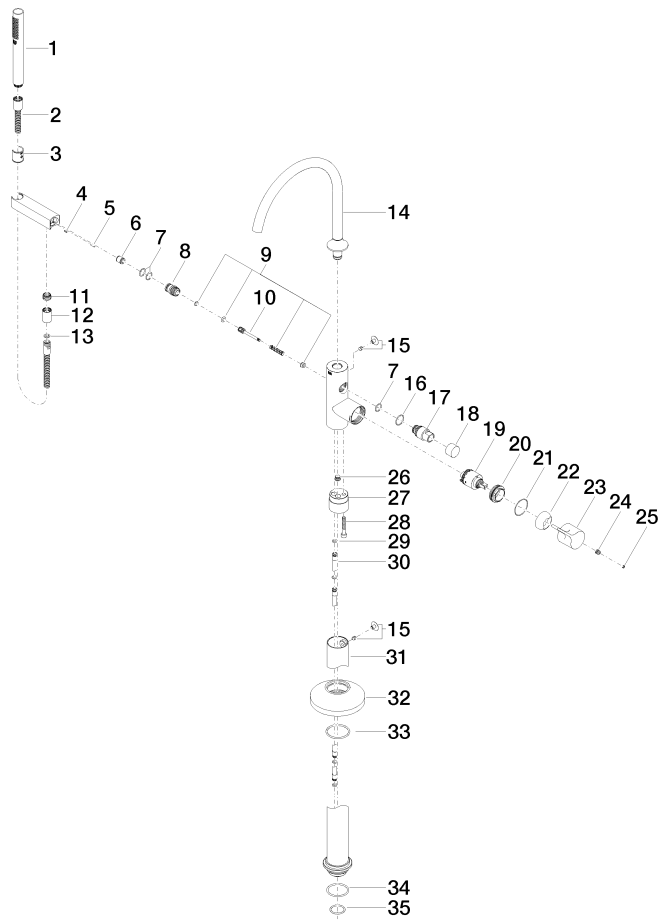

VAIA Single-lever bath mixer with stand pipe for free-standing assembly with hand shower set - Chrome

VAIA

25 863 809

VAIA Single-lever bath mixer with stand pipe for free-standing assembly with hand shower set - Chrome

VAIA

25 863 809

Spare parts list

No.	Item Number	Name	Quantity used	Delivery time
1	90 12 11 140 30-00	shower	1	10
2	90 30 02 072 00-00	Metal shower hose 1/2" x 3/8" x 1250 mm - Chrome	1	10
3	09 18 40 118 90	sleeve	1	2
4	09 31 11 058 90	pin	1	2
5	09 31 11 040 90	pin	1	2
6	90 23 01 141 00 90	back-flow preventer	1	2
7	90 14 10 010 00 90	seal	3	2
8	09 24 03 153 20-00	nipple	1	10
9	90 16 02 023 00 90	spring	1	2
10	09 31 09 102 20-00	pull-rod	1	10
11	09 24 03 069 90	nipple	1	2
12	90 21 02 069 00-00	cover	1	10
13	90 14 20 026 00 90	seal	1	2
14	90 28 22 327 00-00	spout	1	10
15	04 31 20 036 00 90	plug	2	2
16	09 14 10 112 90	seal	1	2
17	09 21 34 081 20-00	nipple	1	10
18	09 20 88 002-00	handle	1	10
19	90 15 05 039 00 90	cartridge	1	2
20	09 24 04 298 90	nut	1	2
21	09 14 10 037 90	seal	1	2
22	09 28 30 036-00	cover	1	10
23	09 20 80 022-00	handle	1	10
24	90 31 11 030 00 90	pin	1	2
25	90 31 20 087 00-00	plug	1	10
26	04 31 20 039 11 90	plug	1	2
27	09 24 03 152 20-00	adaptor	1	10
28	09 30 30 111 90	screw	1	2
29	09 14 10 139 90	seal	2	2
30	04 28 22 025 00 90	connection	2	2
31	04 28 22 030 00-00	pipe	1	10
32	09 27 80 022-00	rosette	1	10
33	90 14 10 129 00 90	seal	1	2
34	09 14 10 084 90	seal	1	2
35	09 14 10 018 90	seal	1	2